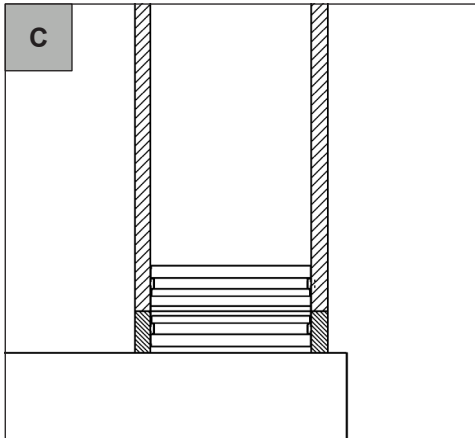

# Zehnder ComfoFresh

Comfopipe 125mm (5")

Comfopipe 160mm (6.3")

Comfopipe 200mm (7.9")

**zehnder**

Duct sealant/mastic

1

2

i

i	 DN125	 DN160	 DN200
CA 160 	A	-	-
CA 200 	C 9394-00	-	-
CA 350 	-	C 9395-00	-
CA 550 	-	-	C 9638-00

i	 DN125	 DN160	 DN200
CAQ350 TR 	-	B <hr/> C 9395-00	-
CAQ450 TR 	-	B <hr/> C 9395-00	-
CAQ350 ST 	-	B <hr/> C 9395-00	-
CAQ450 ST 	-	-	A <hr/> C 9638-00
CAQ600 ST 	-	-	A <hr/> C 9638-00