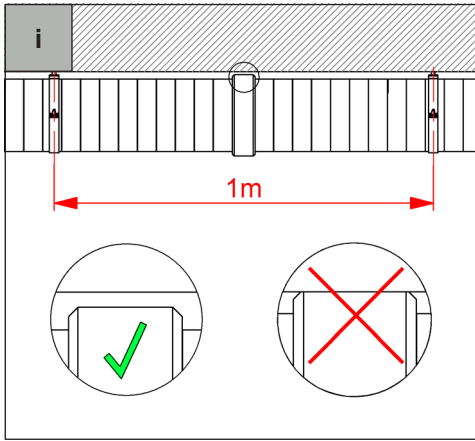

# Zehnder ComfoFresh

Comfopipe 125mm (5")

Comfopipe 160mm (6.3")

Comfopipe 200mm (7.9")

**zehnder**

Duct sealant/mastic

1

2

i

i	 DN125	 DN160	 DN200
CA 160 	A	-	-
CA 200 	C 9394-00	-	-
CA 350 	-	C 9395-00	-
CA 550 	-	-	C 9638-00

i	 DN125	 DN160	 DN200
CAQ350 TR 	-	B <hr/> C 9395-00	-
CAQ450 TR 	-	B <hr/> C 9395-00	-
CAQ350 ST 	-	B <hr/> C 9395-00	-
CAQ450 ST 	-	-	A <hr/> C 9638-00
CAQ600 ST 	-	-	A <hr/> C 9638-00