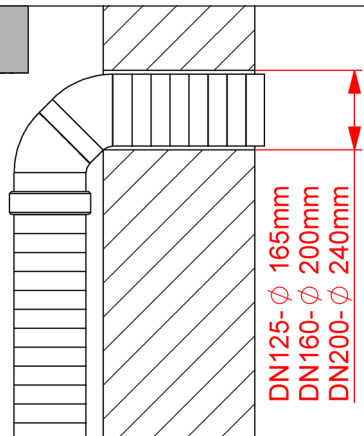

# Zehnder ComfoFresh

Comfopipe 125mm (5")

Comfopipe 160mm (6.3")

Comfopipe 200mm (7.9")

**zehnder**

Duct sealant/mastic

1

2

i

i	 DN125	 DN160	 DN200
CA 160 	A	-	-
CA 200 	C 9394-00	-	-
CA 350 	-	C 9395-00	-
CA 550 	-	-	C 9638-00

i	 DN125	 DN160	 DN200
CAQ350 TR 	-	B <hr/> C 9395-00	-
CAQ450 TR 	-	B <hr/> C 9395-00	-
CAQ350 ST 	-	B <hr/> C 9395-00	-
CAQ450 ST 	-	-	A <hr/> C 9638-00
CAQ600 ST 	-	-	A <hr/> C 9638-00