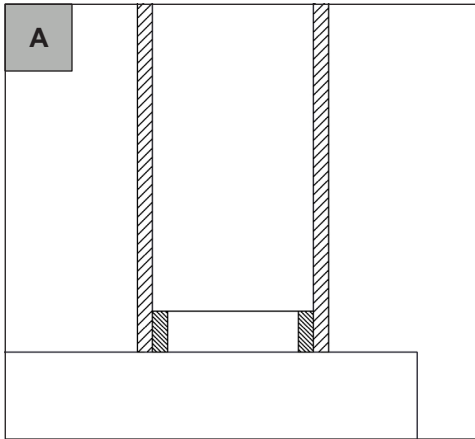

# Zehnder ComfoFresh

Comfopipe 125mm (5")

Comfopipe 160mm (6.3")

Comfopipe 200mm (7.9")

**zehnder**

Duct sealant/mastic

1

2

i

i	 DN125	 DN160	 DN200
CA 160 	A	-	-
CA 200 	C 9394-00	-	-
CA 350 	-	C 9395-00	-
CA 550 	-	-	C 9638-00

i	 DN125	 DN160	 DN200
CAQ350 TR 	-	B <hr/> C 9395-00	-
CAQ450 TR 	-	B <hr/> C 9395-00	-
CAQ350 ST 	-	B <hr/> C 9395-00	-
CAQ450 ST 	-	-	A <hr/> C 9638-00
CAQ600 ST 	-	-	A <hr/> C 9638-00