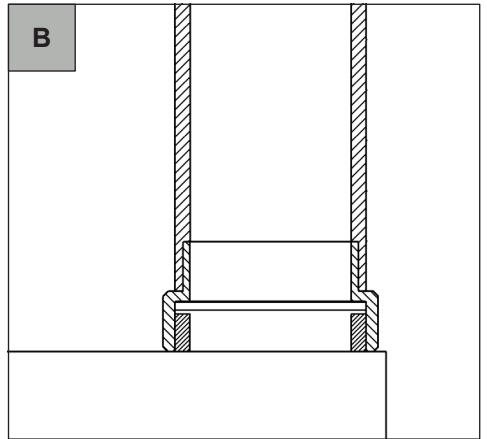

# Zehnder ComfoFresh

Comfopipe 125mm (5")

Comfopipe 160mm (6.3")

Comfopipe 200mm (7.9")

**zehnder**

Duct sealant/mastic

1

2

i

i	 DN125	 DN160	 DN200
CA 160 	A	-	-
CA 200 	C 9394-00	-	-
CA 350 	-	C 9395-00	-
CA 550 	-	-	C 9638-00

i	 DN125	 DN160	 DN200
CAQ350 TR 	-	B <hr/> C 9395-00	-
CAQ450 TR 	-	B <hr/> C 9395-00	-
CAQ350 ST 	-	B <hr/> C 9395-00	-
CAQ450 ST 	-	-	A <hr/> C 9638-00
CAQ600 ST 	-	-	A <hr/> C 9638-00