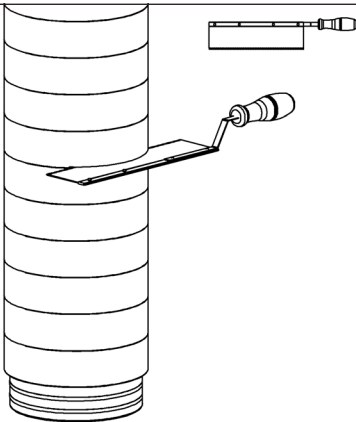

# Zehnder ComfoFresh

Comfopipe 125mm (5")

Comfopipe 160mm (6.3")

Comfopipe 200mm (7.9")

**zehnder**

Duct sealant/mastic

1

2

i

i	 DN125	 DN160	 DN200
CA 160 	A	-	-
CA 200 	C 9394-00	-	-
CA 350 	-	C 9395-00	-
CA 550 	-	-	C 9638-00

i	 DN125	 DN160	 DN200
CAQ350 TR 	-	B <hr/> C 9395-00	-
CAQ450 TR 	-	B <hr/> C 9395-00	-
CAQ350 ST 	-	B <hr/> C 9395-00	-
CAQ450 ST 	-	-	A <hr/> C 9638-00
CAQ600 ST 	-	-	A <hr/> C 9638-00